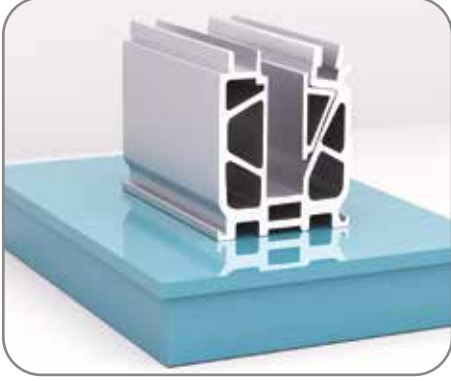

ANC 10-02

Zemin Üstü Cam Kanallı Profili 30cm (16-20mm)

Base Profile For Glass 30 cm (16-20 mm)

طقم قاعدي للزجاج 30 سم (16-20 مم)