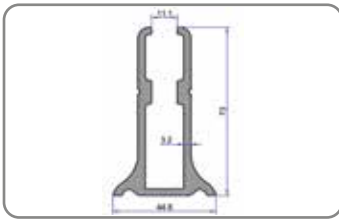

6641

1.922kg/m

11026

0.784kg/m

ALUREK

ALUMINIUM | ARCHITECTURE | BUILDING SYSTEMS

KARE KÜPEŞTE SİSTEMLERİ

SQUARE RAILING SYSTEMS