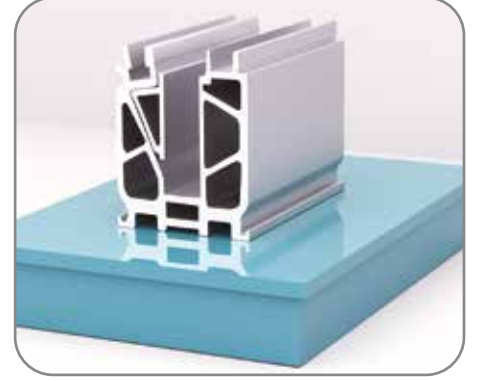

ALUREK

ALUMINIUM | ARCHITECTURE | BUILDING SYSTEMS

CAM SİSTEMLERİ

GLASS SYSTEMS

أنظمة الزجاج

www.alurek.com.tr

**ANC 10-01**

Zemin Üstü Cam Kanallı Profili 15cm (16-20mm)