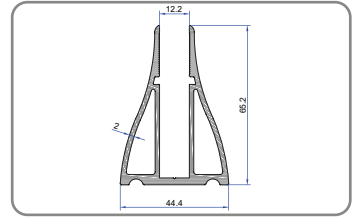

9733

1.502kg/m