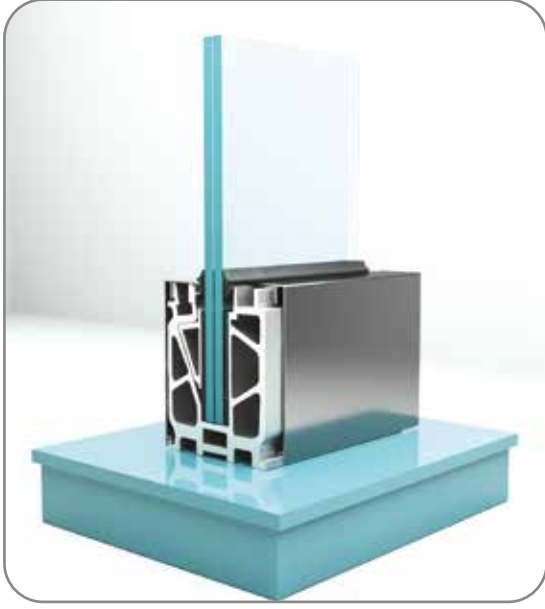

ALUREK

ALUMINIUM | ARCHITECTURE | BUILDING SYSTEMS

CAM SİSTEMLERİ

GLASS SYSTEMS

أنظمة الزجاج

www.alurek.com.tr

**ANC 10-01**

Zemin Üstü Cam Kanallı Profili 15cm (16-20mm)